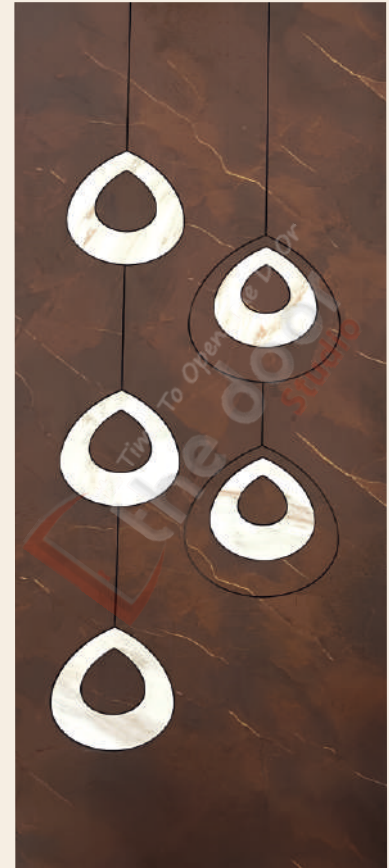

CUT & PASTE SERIES

COSMIC - DROPS
Model No. 007

Art Meets Elegance

SPECIFICATIONS

	SERIES	CUT & PASTE SERIES
	DESIGN	COSMIC DROPS
	FINISH	GRANITE FINISH
	MATERIAL	FULL PINE WOOD
	THICKNESS	30MM/35MM
	APPLICATION	MAIN DOOR/BED ROOM DOOR
	SUITABLE FOR	RESIDENTIAL & COMMERCIAL

**TERMITE
PROOF**

**WATER
PROOF**

**HEAVY
DUTY**

**ECO
FRIENDLY**

MAKE IN INDIA