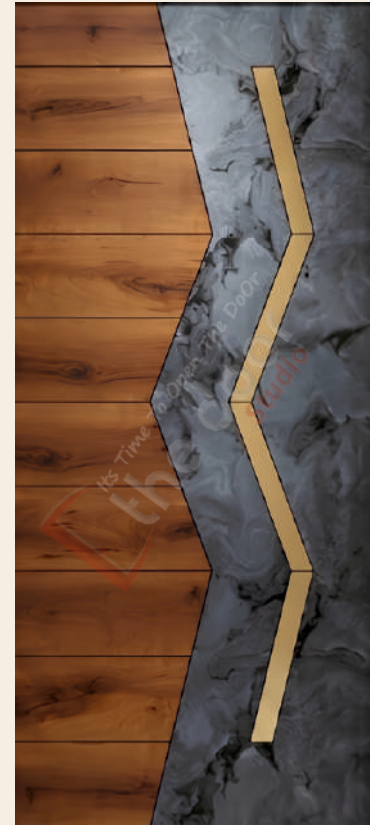

**TERMITE
 PROOF**

**WATER
 PROOF**

**HEAVY
 DUTY**

**ECO
 FRIENDLY**

MAKE IN INDIA

Its Time To Open The DoOr
the door
 Studio

—••— ✨ —••—
CUT & PASTE SERIES
 —••— ✨ —••—

GOLDEN – RIFT
 Model No. 013