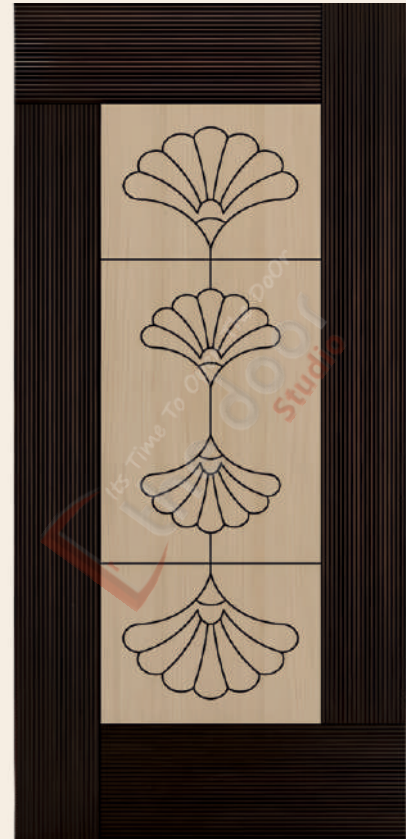

THE DOOR STUDIO
 Its Time To Open The Door

+91 82603 66152

www.thedorstudio.in

CUT & PASTE SERIES

IMPERIAL - BLOOM
 Model No. 018

Art Meets Elegance

SPECIFICATIONS

	SERIES	CUT & PASTE SERIES
	DESIGN	IMPERIAL BLOOM
	FINISH	WOODEN FINISH
	MATERIAL	FULL PINE WOOD
	THICKNESS	30MM/35MM
	APPLICATION	MAIN DOOR/BED ROOM DOOR
	SUITABLE FOR	RESIDENTIAL & COMMERCIAL