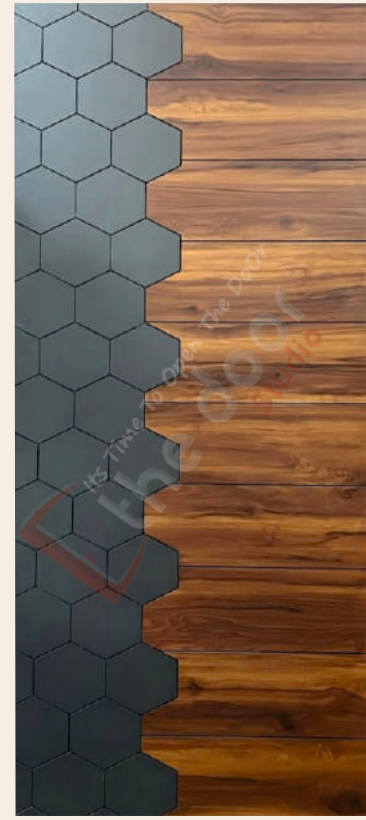

THE DOOR STUDIO
 Its Time To Open The Door

+91 82603 66152

www.thedoorstudio.in

CUT & PASTE SERIES

SEA - WAVES
 Model No. 023

Art Meets Elegance

SPECIFICATIONS

	SERIES	CUT & PASTE SERIES
	DESIGN	SEA WAVES
	FINISH	WOODEN FINISH
	MATERIAL	FULL PINE WOOD
	THICKNESS	30MM/35MM
	APPLICATION	MAIN DOOR/BED ROOM DOOR
	SUITABLE FOR	RESIDENTIAL & COMMERCIAL